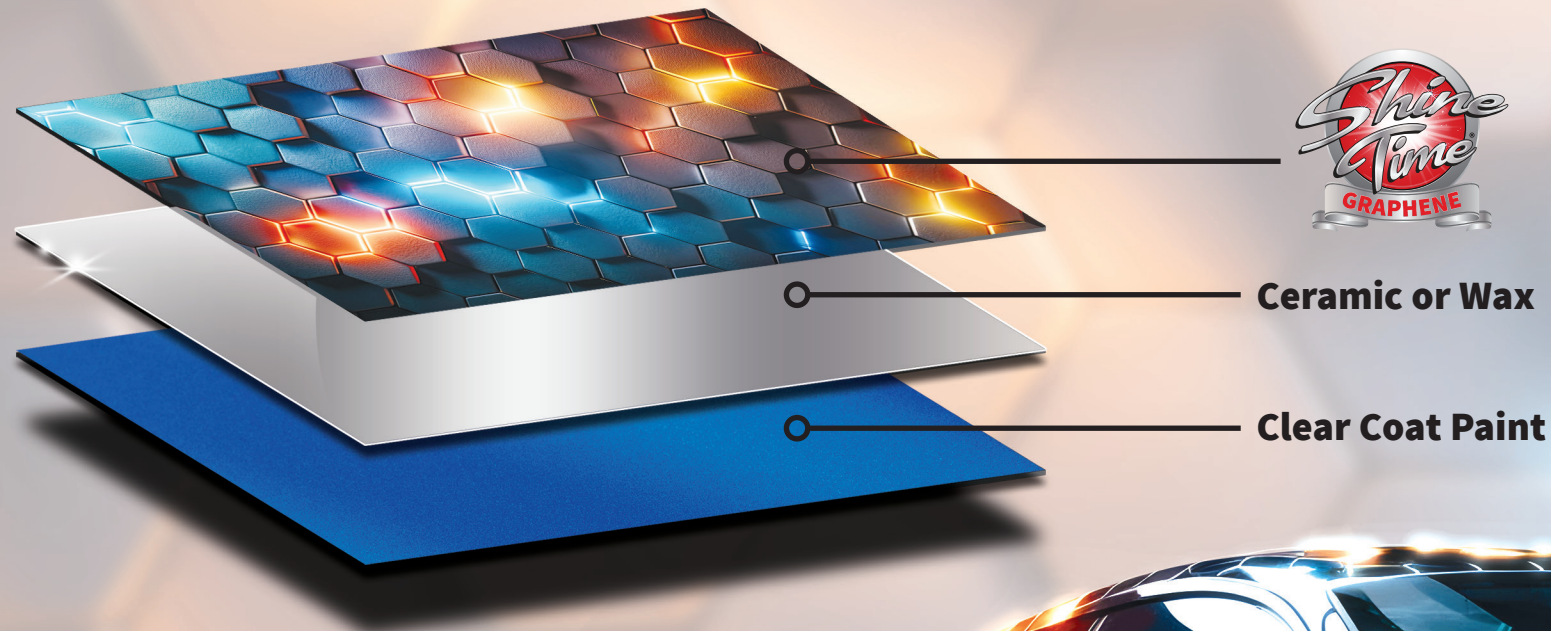

New!

***XTREME SHINE
PROTECTION***

(888) 745-0720 | 2726 Henkle Dr. Lebanon, OH 45036 | jbsindustries.com

XTREME SHINE PROTECTION

Discover the future of car care with our toughest shine & protection formula. Surpassing ceramics, it repels water effortlessly with a single-layer of Graphene technology. Rejuvenate your vehicle's shine from paint to trim, while supercharging waxes for long-lasting protection without any drying agents!

HOW IT WORKS

Toughest shine & protection - even more than ceramics!

Ultimate H₂O repellency & drying - it hates water!

Adds deep gloss shine to paint finishes - even renews trim!

Super charges ceramics & waxes - eliminates drying agents!

**Sell more
top car wash
packages**

APPLICATION GUIDE

INJECTOR	TIP	MILS USED	APPLICATION COST	NATIONAL FIELD TESTS
Blue	Turquoise	8	\$0.21	Start to see faster breaking
Orange	Tan	10	\$0.26	Start to see a dryer car
Light Green	Light Blue	12	\$0.31	Optimal performance
Light Green	Brown	14	\$0.37	More shine overall - Renew trim
Blue	Pink	16	\$0.42	Tiny nano bead breaking